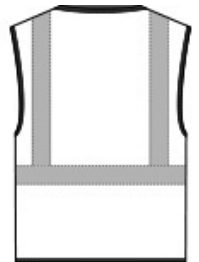

back

Pricing Breakdown

Quantity	1-12	12-23	24-74	48-71	72-95	96-143	144-299	300-499	500-999	1000-2499	2500-10000
Price	$17.98	$13.49	$13.04	$12.59	$12.14	$11.69	$11.24	$10.79	$10.34	$9.89	$9.44

SIZE CHART

	S/M	L/XL	2/3X	4/5X
Body Length at Back	26 1/2	26 1/2	27 1/2	28 1/2
Chest Width	22	25	29	33 1/2

COLOR INFORMATION