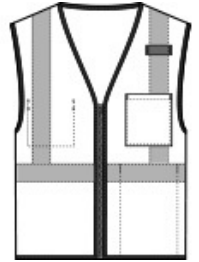

CornerStone® ANSI 107 Class 2 Mesh Zippered Vest. CSV102

This breathable vest features jobsite must-haves like four storage pockets and a mic clip.

- 100% polyester mesh for breathability
- Durable, reflective 2-inch tape meets ANSI 107 requirements and provides 360-degree visibility on body
- Left chest mesh pocket for essentials
- Two layered mesh interior right chest pockets: one is divided into four equal parts to separate implements
- Interior lower left mesh pocket for additional storage
- Mic clip at left chest for easy access
- Molded center front zipper closure
- This garment must be fully zipped to be in compliance with ANSI 107 standards

CARE INSTRUCTIONS

Machine wash cold. Do not bleach. Tumble dry low.
Permanent press. Do not iron. Do not dry clean. Max- 25 washes.

front

Pricing Breakdown

Quantity	1-12	12-23	24-74	48-71	72-95	96-143	144-299	300-499	500-999	1000-2499	2500-10000
Price	$17.98	$13.49	$13.04	$12.59	$12.14	$11.69	$11.24	$10.79	$10.34	$9.89	$9.44

SIZE CHART

	S/M	L/XL	2/3X	4/5X
Body Length at Back	26 1/2	26 1/2	27 1/2	28 1/2
Chest Width	22	25	29	33 1/2

COLOR INFORMATION