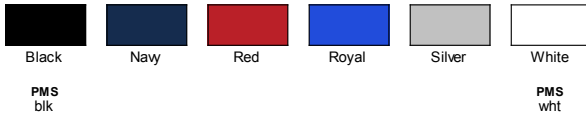

PRODUCT DETAILS

BACK VIEW

110P

Flexfit Cool & Dry Mini Piqué Cap

Features

- Quick-drying
- Hard buckram backing
- Structured
- Mid-profile
- 6-panel
- Matching undervisor

Fabric

- 100% polyester
- Moisture-wicking

Sizes

- OS

6 Available Colors

Pricing Breakdown											
Quantity	1-12	12-23	24-74	48-71	72-95	96-143	144-299	300-499	500-999	1000-2499	2500-10000
Price	\$14.82	\$11.12	\$10.74	\$10.37	\$10.00	\$9.63	\$9.26	\$8.89	\$8.52	\$8.15	\$7.78