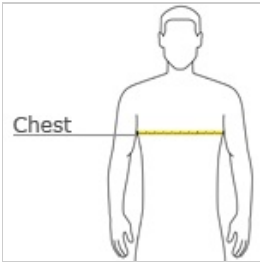

CARE INSTRUCTIONS

Machine wash cold. Tumble dry low. Do not bleach. Cool iron when necessary.

front

back

Pricing Breakdown

Quantity	1-12	12-23	24-74	48-71	72-95	96-143	144-299	300-499	500-999	1000-2499	2500-10000
Price	\$7.38	\$6.64	\$6.20	\$5.90	\$5.61	\$5.31	\$5.02	\$4.72	\$4.43	\$4.13	\$3.84

HOW TO MEASURE

CHEST WIDTH

Measure under the arm and around the fullest part of the chest with arms down, keeping tape horizontal.

SIZE CHART

	XS	S	M	L	XL	2XL	3XL	4XL
Chest	32-34	35-37	38-40	41-43	44-46	47-49	50-53	54-57