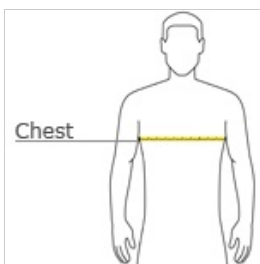

- 4.5-ounce, 100% ring spun US cotton
- 90/10 ring spun cotton/poly (Antique Cherry Red, Antique Heliconia, Antique Sapphire, and Sport Grey)
- 50/50 ring spun cotton/poly (Graphite Heather)
- 65/35 poly/ring spun cotton (Dark Heather, Heather Galapagos Blue, Heather Heliconia, Heather Irish Green, Heather Military Green, Heather Navy, Heather Orange, Heather Purple, Heather Royal and Heather Red)
- Non-topstitched 5/8" rib collar
- Taped neck and shoulders
- Tearaway label
- Modern classic fit tubular body
- Double-needle sleeves and hem

HOW TO MEASURE

CHEST WIDTH

Measure under the arm and around the fullest part of the chest with arms down, keeping tape horizontal.

SIZE CHART

	S	M	L	XL	2XL	3XL	4XL	5XL
Chest	34-36	38-40	42-44	46-48	50-52	54-56	58-60	62-64