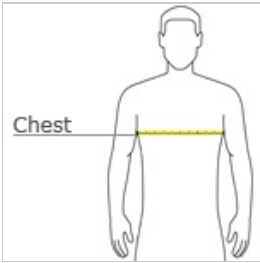

front

back

Pricing Breakdown

| | | | | | | | | | | | |
|----------|---------|---------|---------|--------|--------|--------|---------|---------|---------|-----------|------------|
| Quantity | 1-12 | 12-23 | 24-74 | 48-71 | 72-95 | 96-143 | 144-299 | 300-499 | 500-999 | 1000-2499 | 2500-10000 |
| Price | \$12.48 | \$11.23 | \$10.48 | \$9.98 | \$9.48 | \$8.98 | \$8.48 | \$7.98 | \$7.49 | \$6.99 | \$6.49 |

HOW TO MEASURE

CHEST WIDTH

Measure under the arm and around the fullest part of the chest with arms down, keeping tape horizontal.

SIZE CHART

| | | | | | | | | |
|-------|-------|-------|-------|-------|-------|-------|-------|-------|
| | XS | S | M | L | XL | 2XL | 3XL | 4XL |
| Chest | 32-34 | 35-37 | 38-40 | 41-43 | 44-46 | 47-49 | 50-53 | 54-57 |